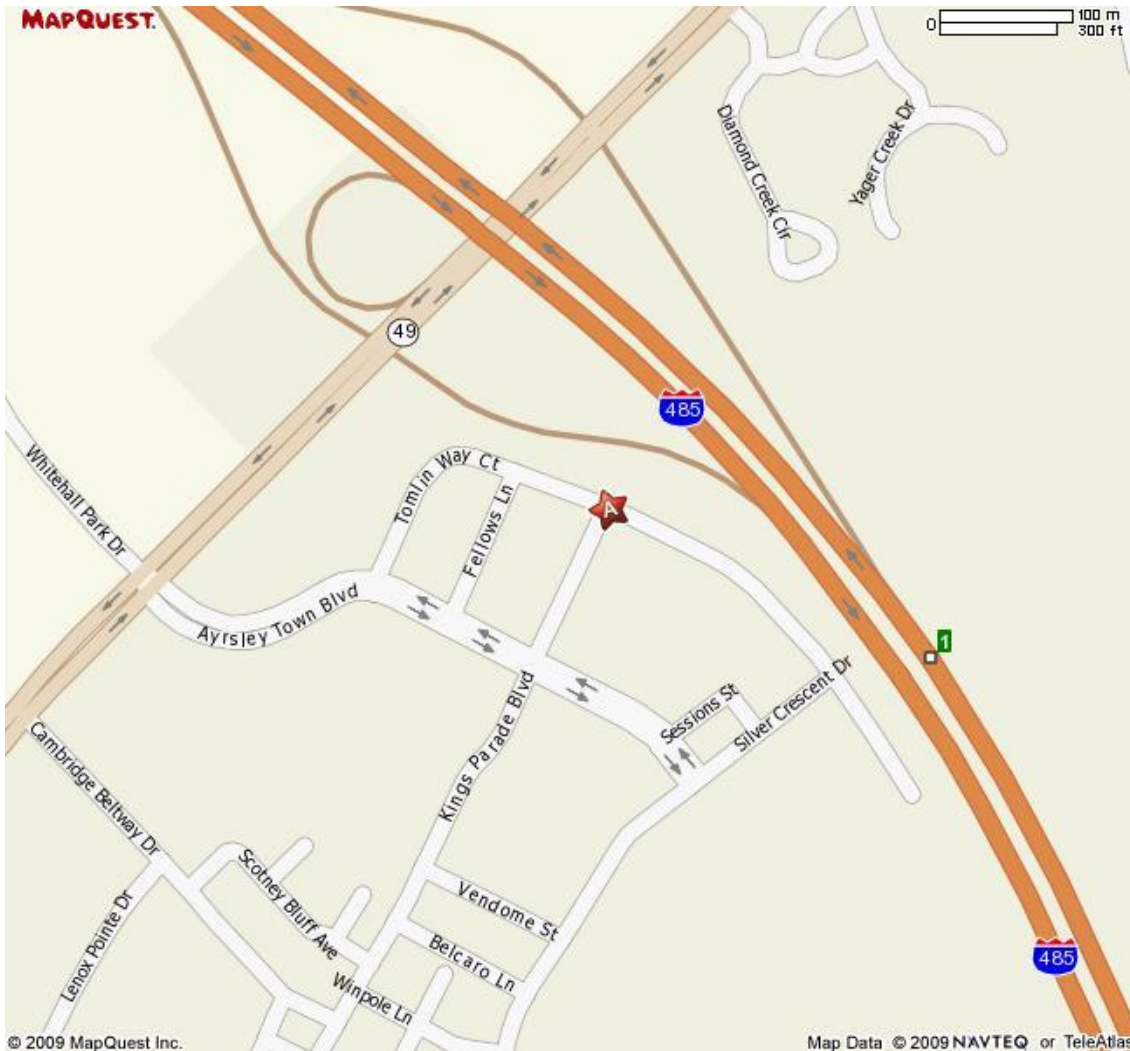

Driving Directions
Huron Consulting Group
9101 Kings Parade Blvd. Suite 300 Charlotte NC 28273

From North:

Take **I-77 S/US-21 S** toward COLUMBIA.
Take the **NC-49 S/S TRYON ST SOUTH** exit, **EXIT 6B**, toward AIRPORT.
Turn **RIGHT** onto **S TRYON ST/NC-49**. Continue to follow NC-49 S.
Turn **LEFT** onto **AYRSLEY TOWN BLVD**.
Turn **LEFT** onto **KINGS PARADE BLVD**.
9101 KINGS PARADE BLVD is on the **RIGHT**.

From South:

Take **I-77 N** toward CHARLOTTE (Crossing into **NORTH CAROLINA**).
Take the **JAMES G MARTIN FRWY/I-485 E/WESTINGHOUSE BLVD** exit, **EXIT 1**.
Take the **WESTINGHOUSE BLVD** exit.
Turn **LEFT** onto **WESTINGHOUSE BLVD**.
Turn **RIGHT** onto **NC-49 N**.
Turn **RIGHT** onto **AYRSLEY TOWN BLVD**.
Turn **LEFT** onto **KINGS PARADE BLVD**.
9101 KINGS PARADE BLVD is on the **RIGHT**.